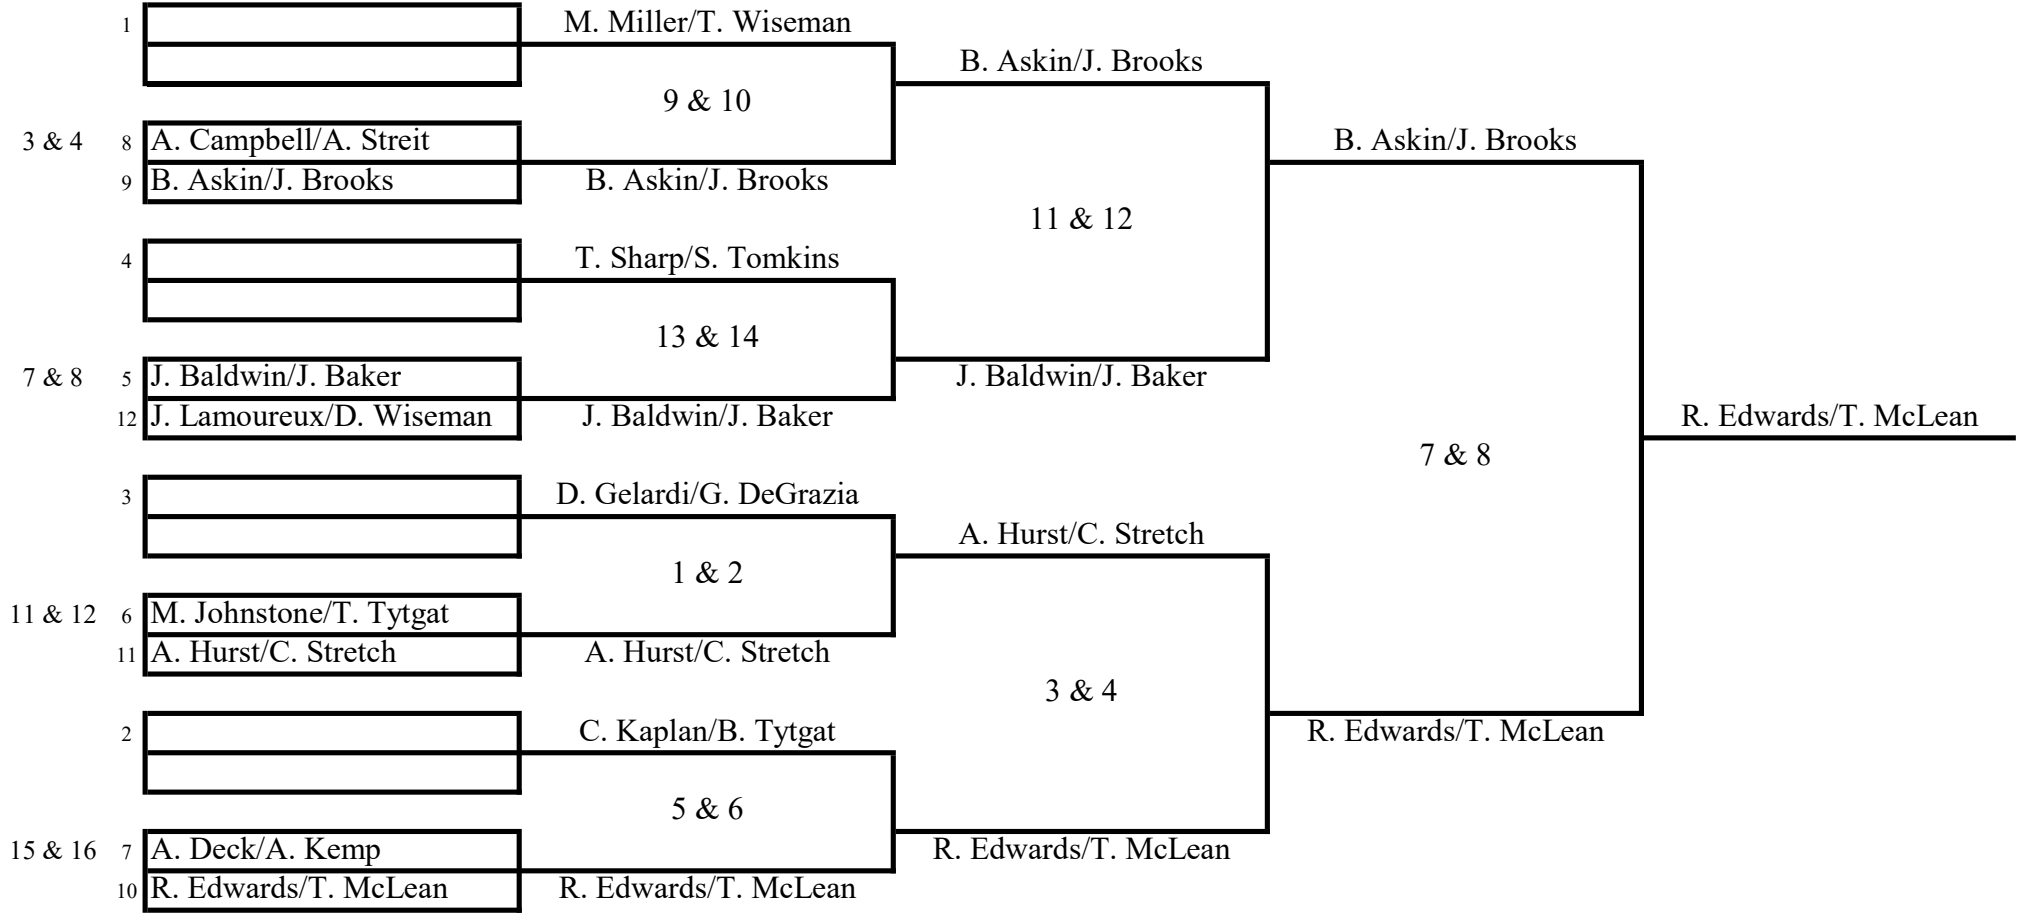

2023 TPC AT SHERWOOD DOUBLES MATCH PLAY \$200 QUALIFYING BONUS

ROUND of 16

QUARTER FINAL

SEMI FINAL

FINAL

CHAMPION

LANE

\$200
TO WINNER